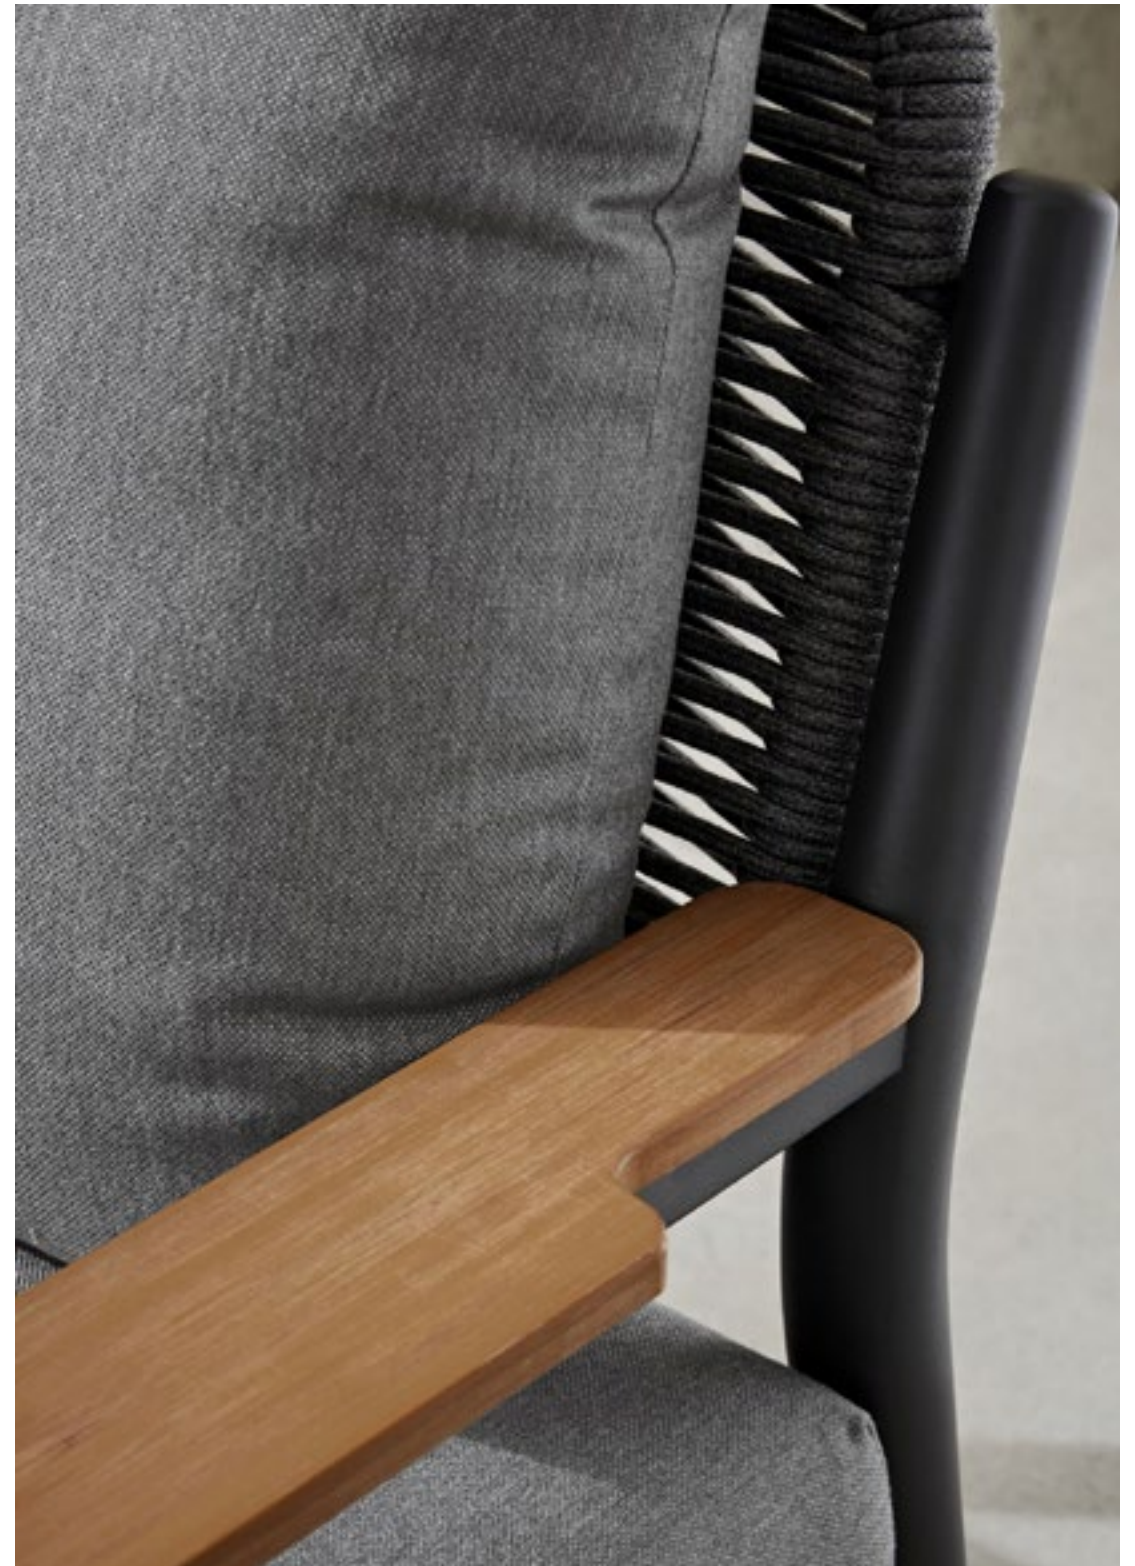

RUGBY-CENTER MODULE & 2-SEATER SOFA LEFT ARM MODULE
(KC8603) Black Mat/Dark Grey; Cushion in Dark Grey

RUGBY-LOUNGE HEIGHT COFFEE TABLE & END TABLE
(KT8603) Black Mat/Plastic Wood Top

The armrests have a width and height that match the body's natural arm placement, and also serve as partition from the cold metal frame. Constructed with comfortable materials that are weather-resistant, the collection can be used in all spaces, both outdoors and indoors.