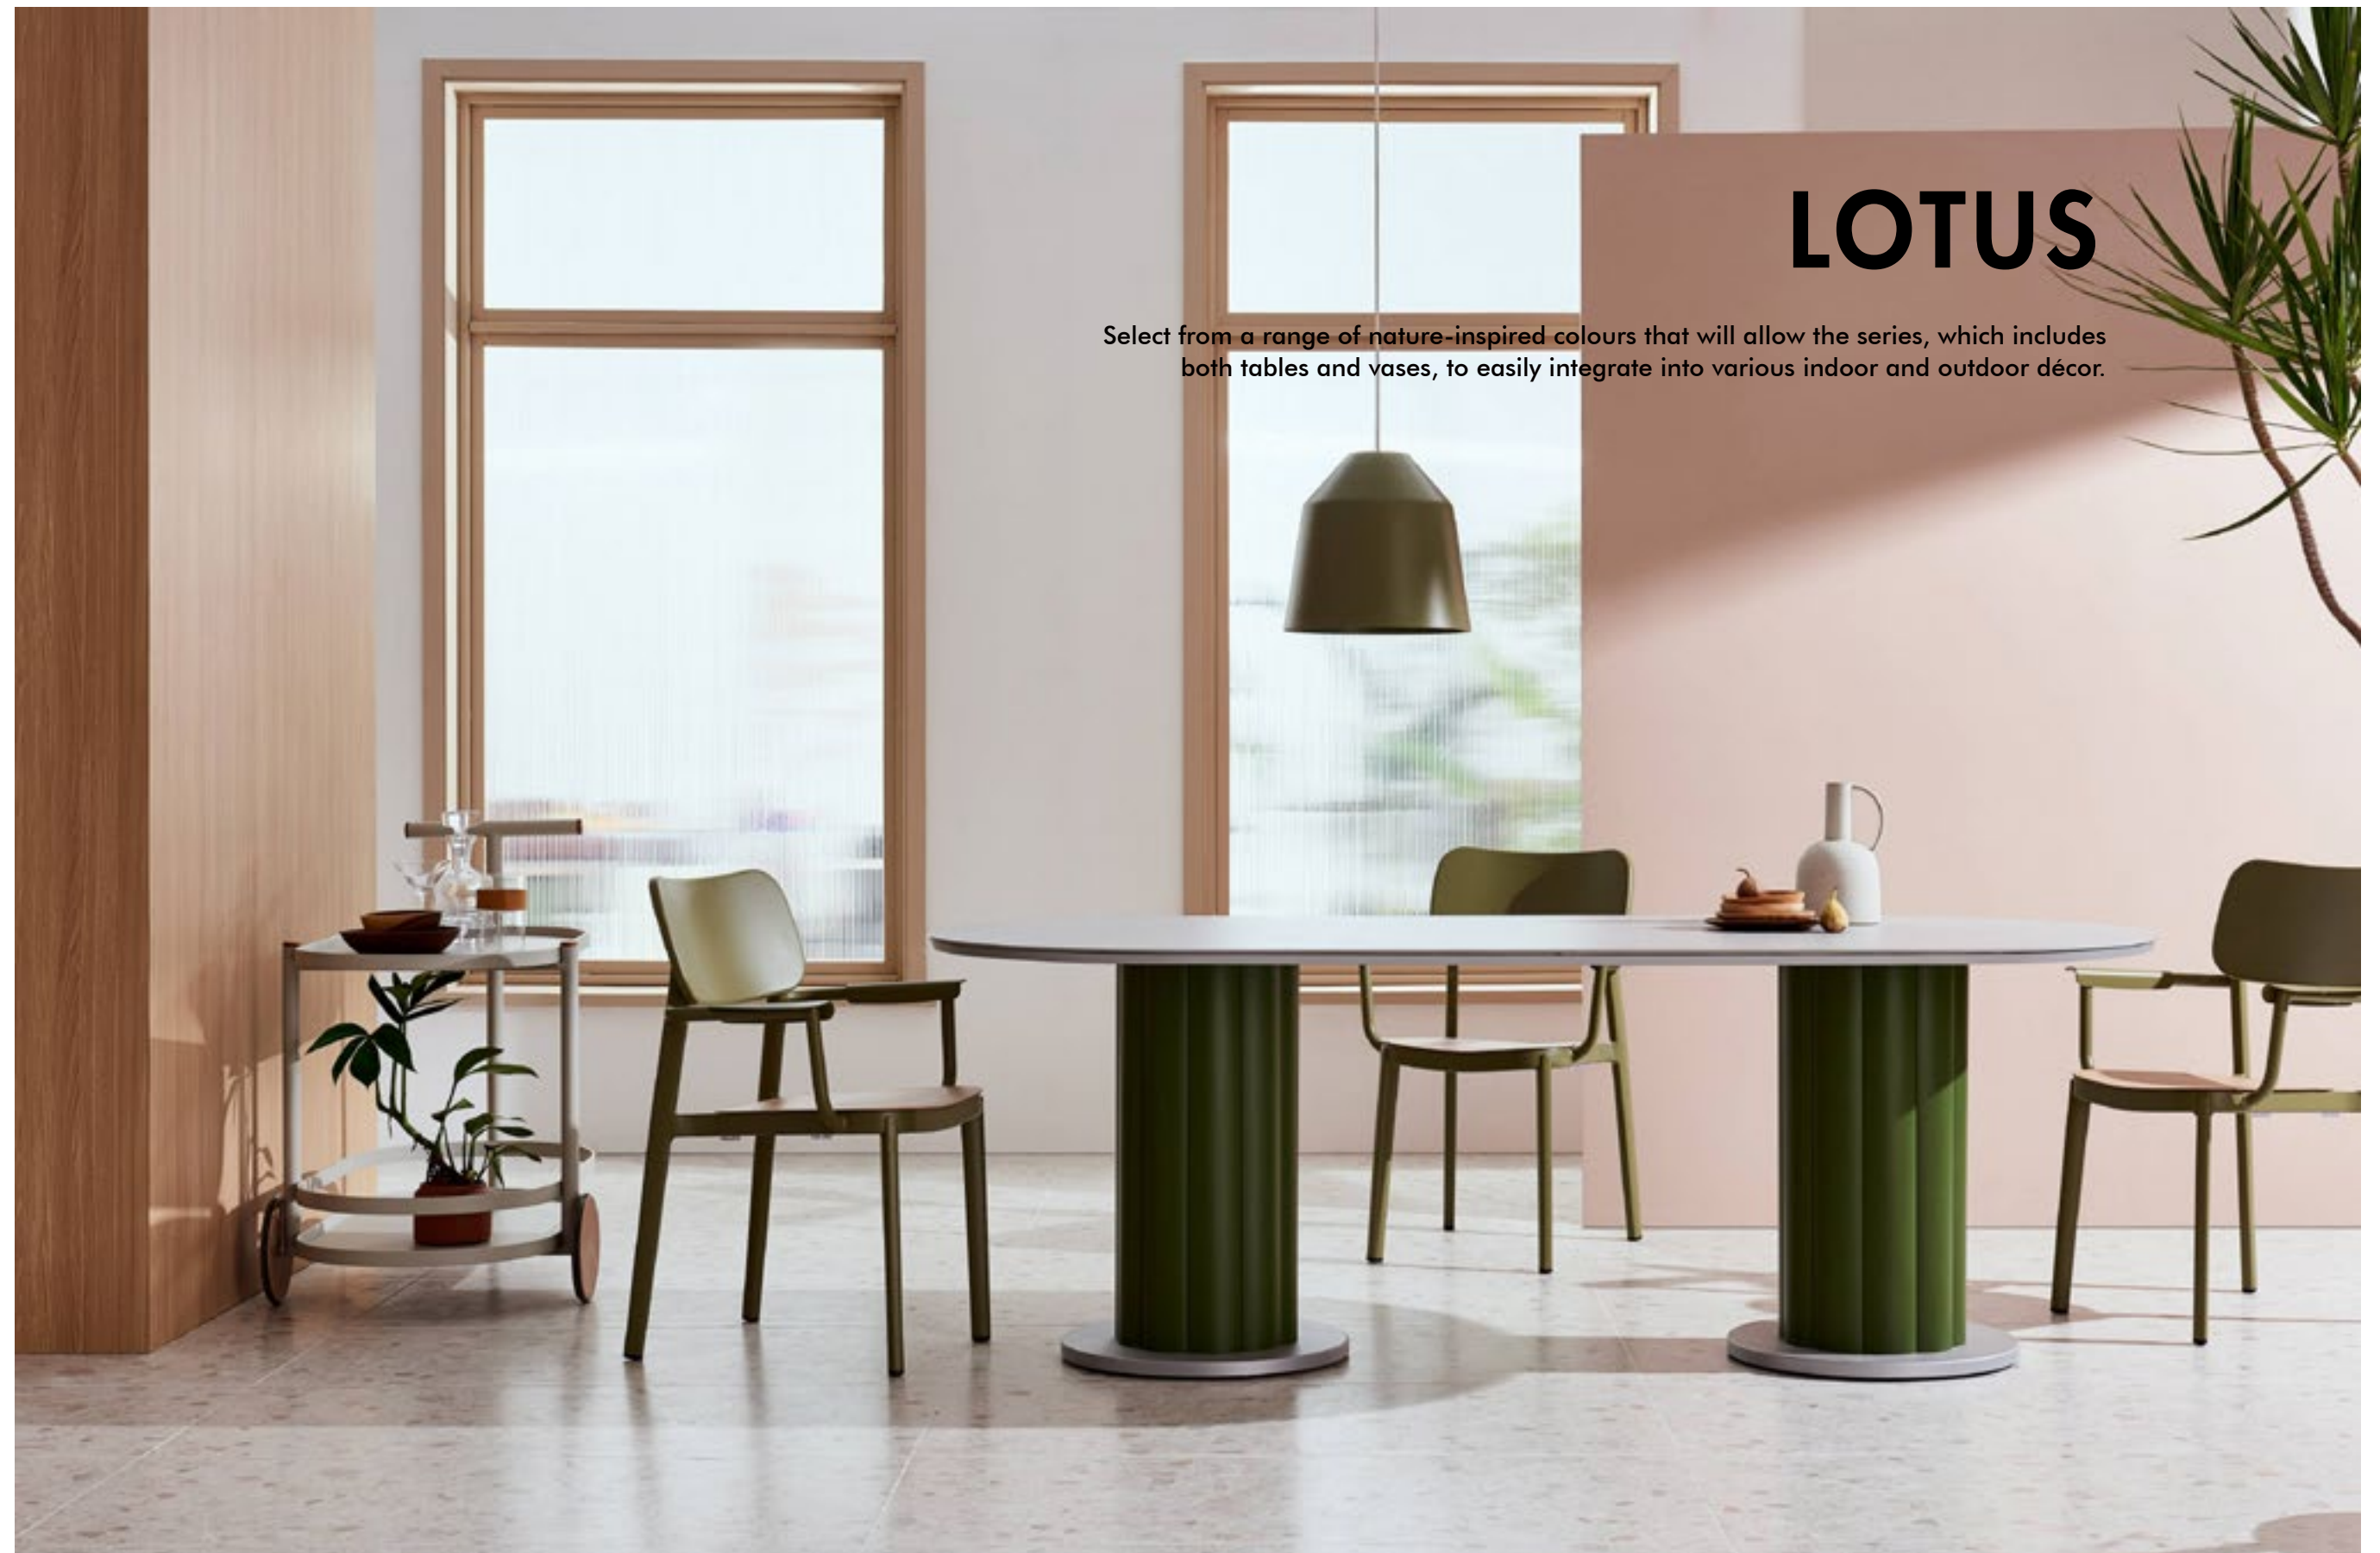

LOTUS

Select from a range of nature-inspired colours that will allow the series, which includes both tables and vases, to easily integrate into various indoor and outdoor décor.

108

109

LOTUS-DINING TABLE
(KT8602) Juniper Green/Jenny Grey Top

PIPE BAR CART
(KT8503) Olive Grey

OVAL-DINING ARMCHAIR
(KC8507) Olive