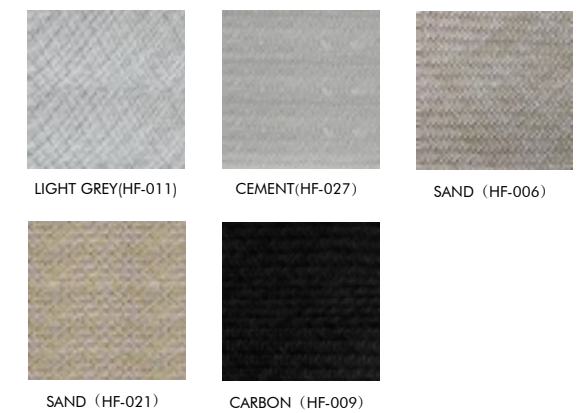

FABRIC A

100% SOLUTION DYED ACRYLIC FABRIC

LIGHT GREY(SEF4002)

WATER AND STAIN REPELLENT/RESISTANT TO UV RAYS

LIGHT GREY(SEF4002)

CANVAS (SEF4003)

SAND (SEF4008)

DARK GREY(SEF4006)

VITA MARENGO 53

VITA 19

VITA 32

VITA VERDE 30

FABRIC A+

100% SOLUTION DYED ACRYLIC FABRIC

SUNBERLLA (5474)

WATER AND STAIN REPELLENT/RESISTANT TO UV RAYS

SUNBERLLA (5404)

SUNBERLLA (5474)

SUNBERLLA (5461)

SLING

PVC & POLYPROPYLENE

SAND(YLSJ006)

WATER AND STAIN REPELLENT/RESISTANT TO UV RAYS

ROPE

100% PVC

JASPER(HF-025)

WATER AND STAIN REPELLENT/RESISTANT TO UV RAYS

ROPE for LOOP collection

100% PVC

HF-021 (SAND)

WATER AND STAIN REPELLENT/RESISTANT TO UV RAYS

KUNDESIGN Rope is a weaved Selected PP fibre. The material has a soft surface that acts like a fabric. Avoid pulling/pushing the material too hard as this may cause it to lose its shape. This weatherproof material withstands changing weather conditions, is UV-resistant which makes it ideal for outdoor use. It is easy to maintain and can be cleaned with ordinary household cleaners.