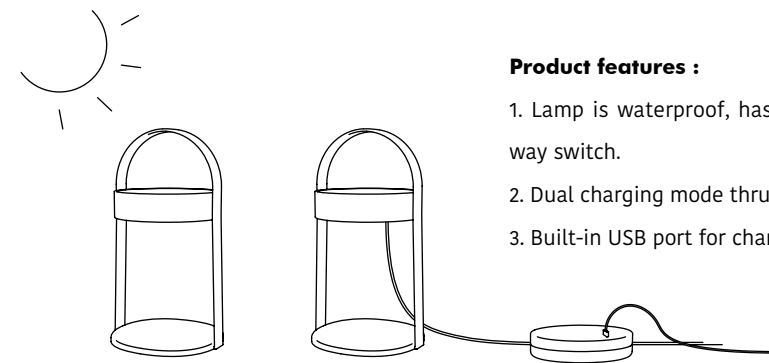

Orange
(1219624)

Product features :

1. Lamp is waterproof, has warm LED light, and adjustable brightness with 3 way switch.
2. Dual charging mode thru either solar power or micro-USB port.
3. Built-in USB port for charging mobile phones and other devices.