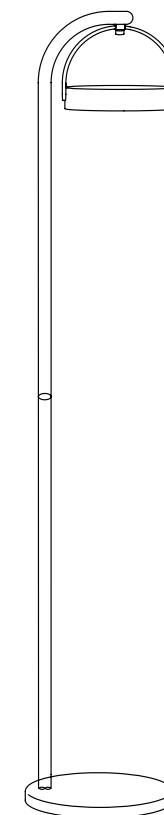

Product features :

1. Lamp is waterproof, has warm LED light, and adjustable brightness with 3 way switch.
2. Dual charging mode thru either solar power or micro-USB port.

Instructions :

- 1.To turn on for the first time, press button for 5 seconds. Each additional press switches between three different light levels.
- 2.Battery is fully charged in 6 hours with solar power, or 2 to 4 hours using USB. Battery is full when the indicator light is green.
- 3.There are three levels of brightness: battery lasts 2 hours under "high", 6 hours under "medium", and 12 hours under "low".